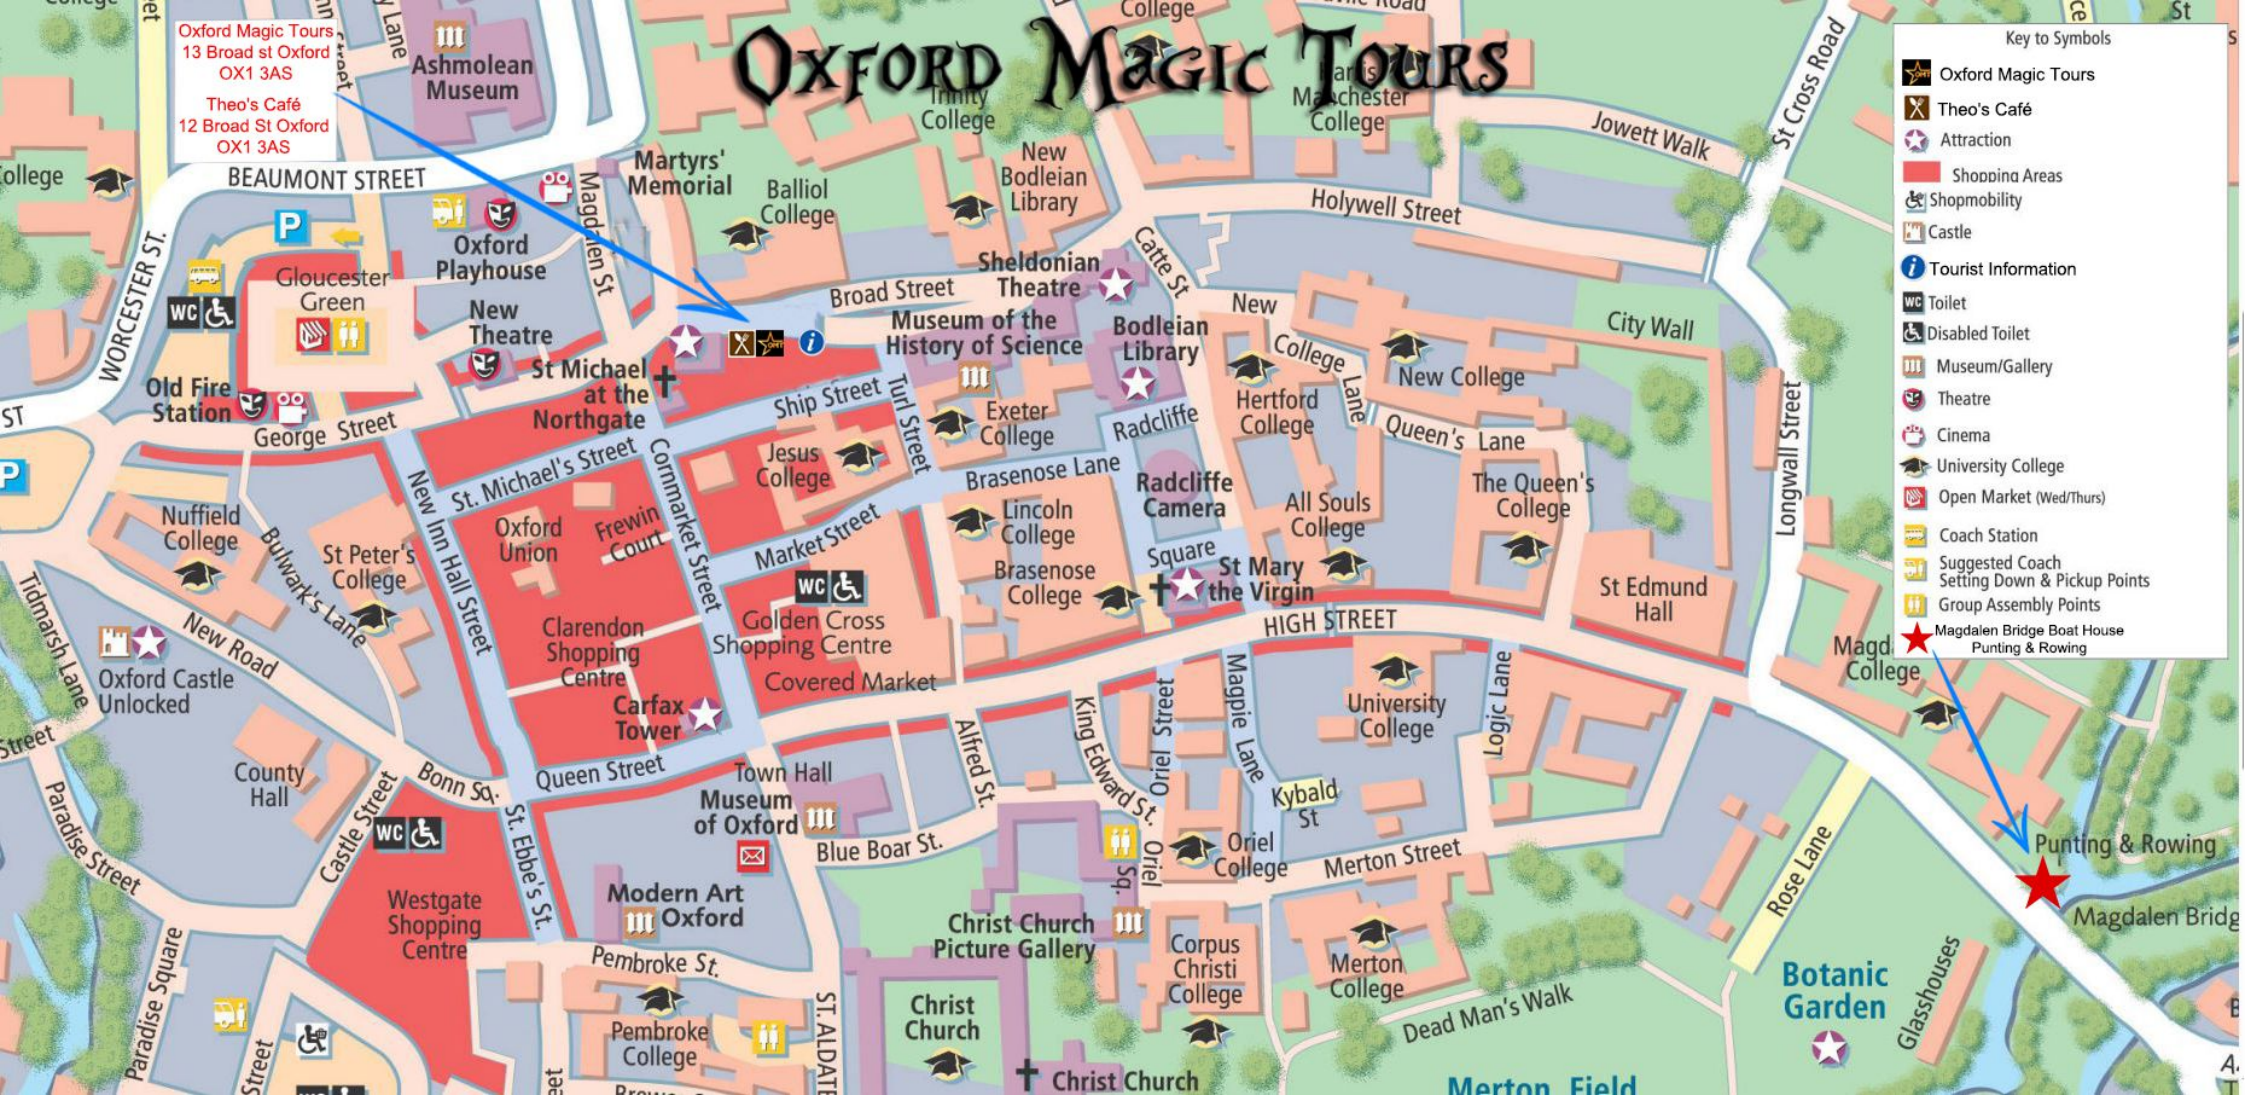

OXFORD MAGIC TOURS

Oxford Magic Tours
13 Broad St Oxford
OX1 3AS

Theo's Café
12 Broad St Oxford
OX1 3AS

- Key to Symbols
- Oxford Magic Tours
 - Theo's Café
 - Attraction
 - Shopping Areas
 - Shopmobility
 - Castle
 - Tourist Information
 - Toilet
 - Disabled Toilet
 - Museum/Gallery
 - Theatre
 - Cinema
 - University College
 - Open Market (Wed/Thurs)
 - Coach Station
 - Suggested Coach Setting Down & Pickup Points
 - Group Assembly Points
 - Magdalen Bridge Boat House Punting & Rowing

Jesus College

Museum of the History of Science

Sheldonian Theatre

New Bodleian Library

Trinity College

Balliol College

Ship Street

Market Street

Dead Man's Walk

Merton College

Corpus Christi College

Christ Church

ST ALDATT

Paradise Street

Paradise Square

Tidmarsh Lane

Worcester St.

Worcester St.

Worcester St.

Worcester St.

Worcester St.

Worcester St.

Worcester St.

Worcester St.